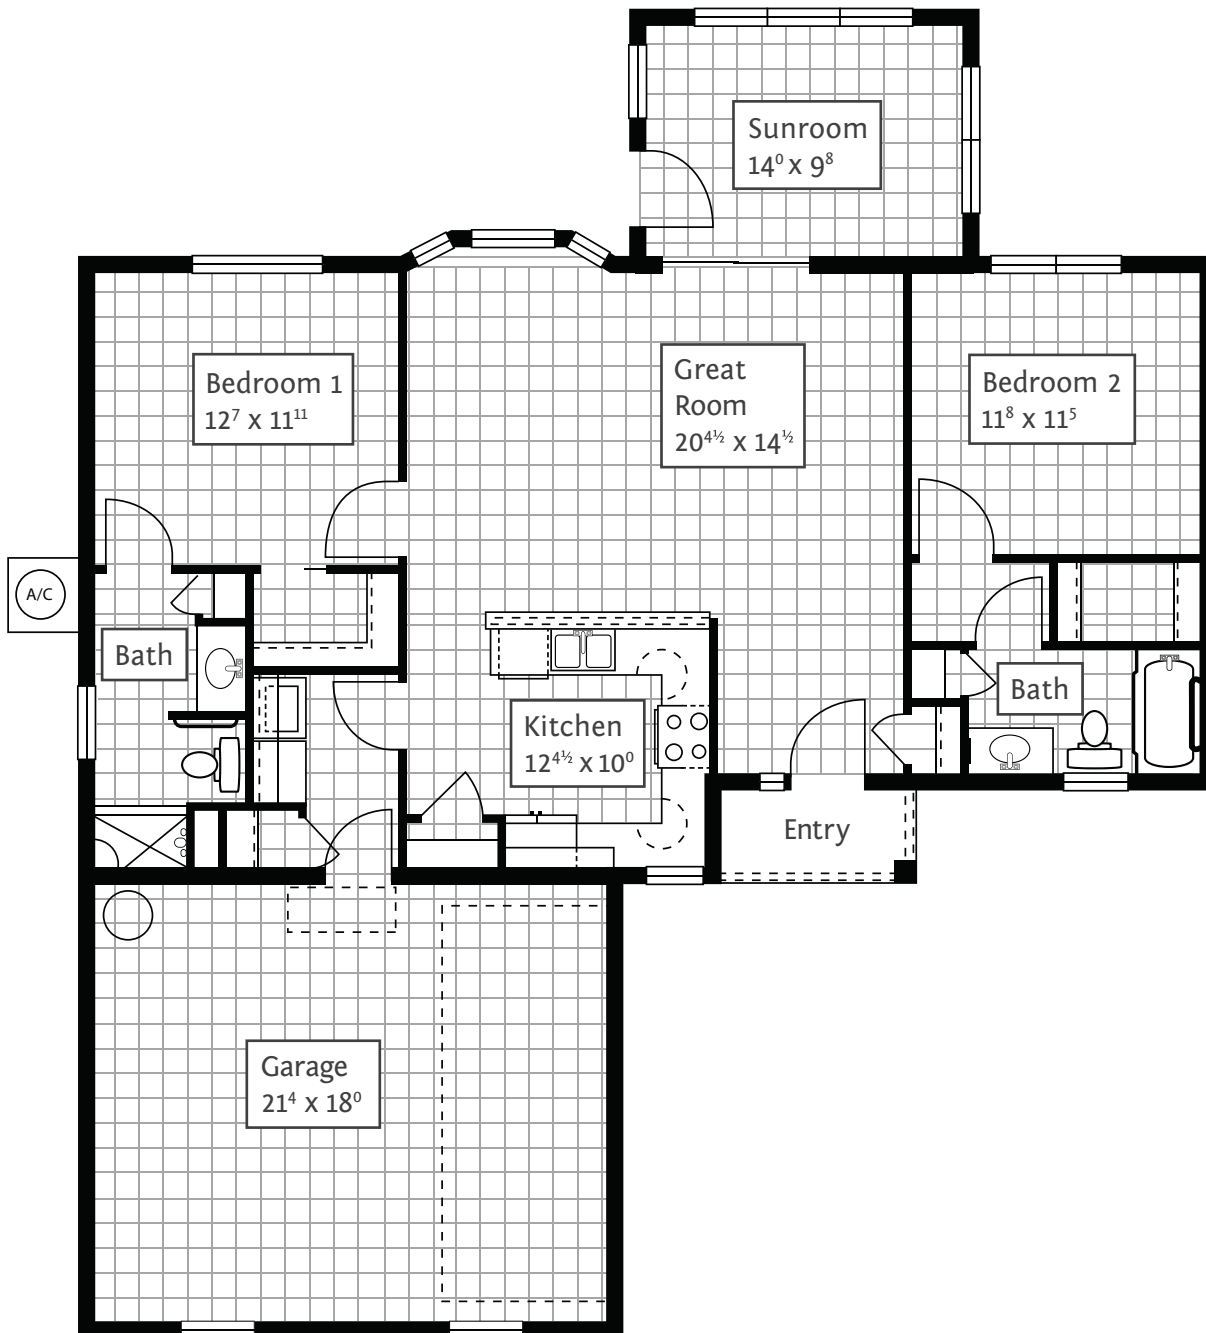

SUMMIT HILLS

The Lincoln

1,787 sf | 2 Bed | 2 Bath | Sunroom | Cottage Home

110 Summit Hills Drive • Spartanburg, SC 29307 • (864) 591-2222 • Summit-Hills.com

* Sizes are approximations.